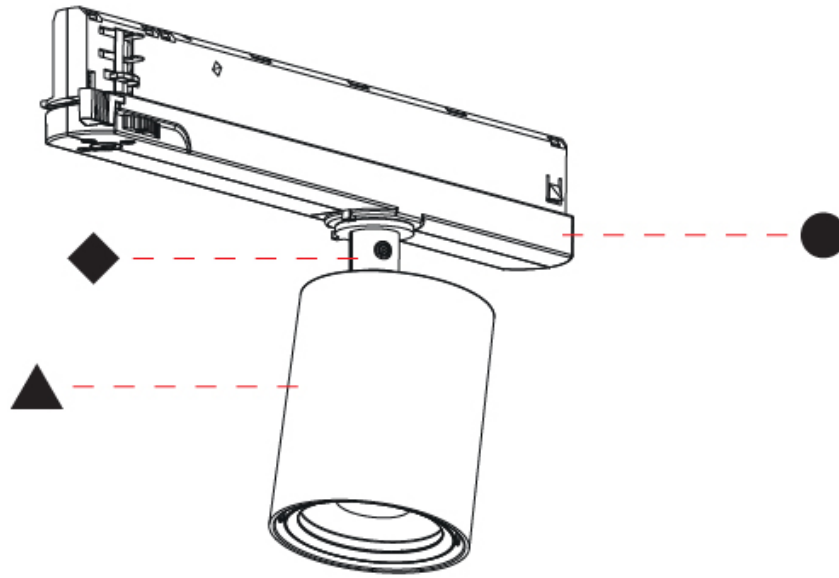

CENTRIQ IN TRACK

A3T216-

PROJECT	_____
TYPE	_____
SPECIFIER	_____
QUANTITY	_____
DATE	_____