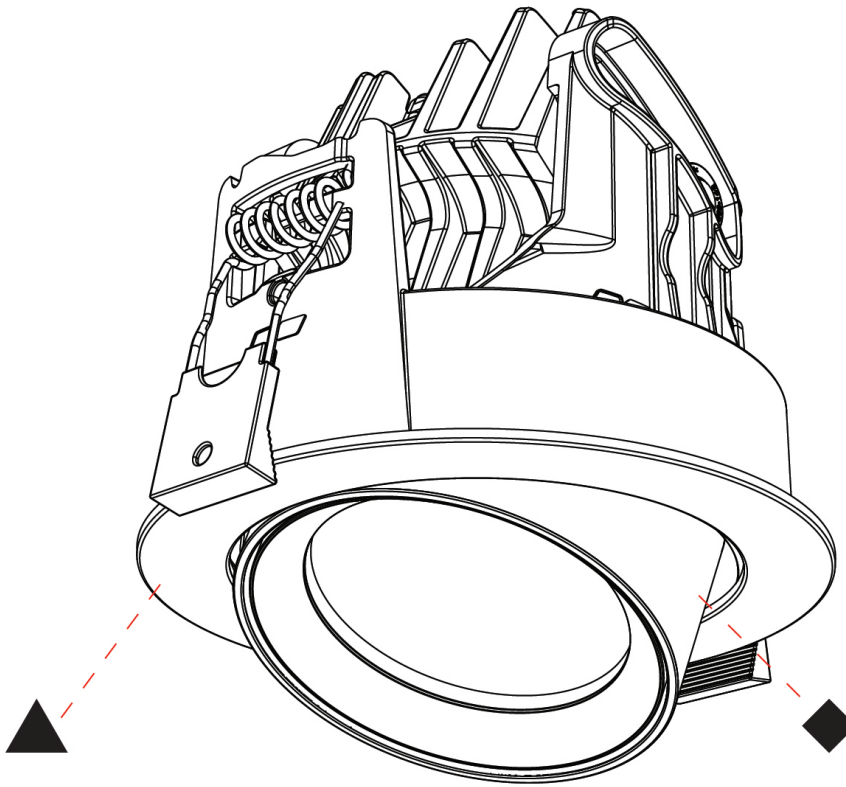

CENTRIQ ROUND ADJUSTABLE RECESSED

A35977-

PROJECT _____

TYPE _____

SPECIFIER _____

QUANTITY _____

DATE _____

A